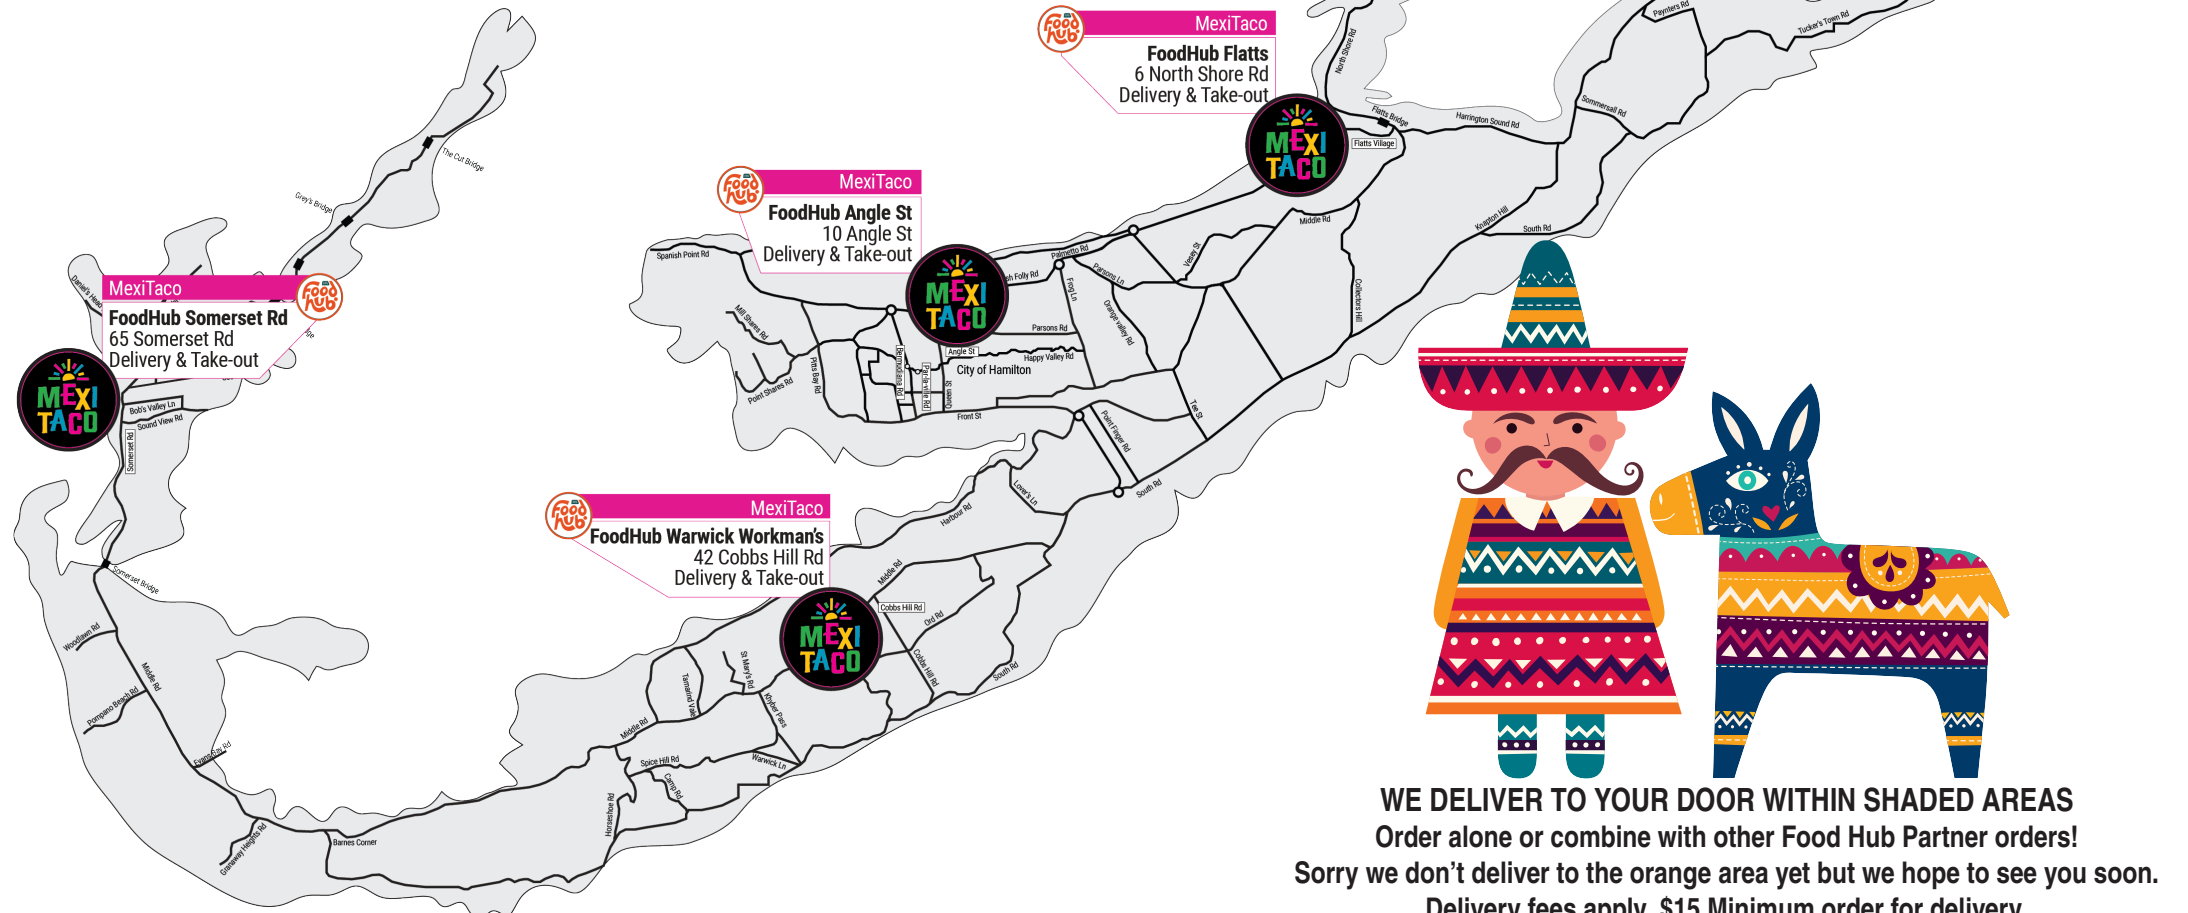

# LOCATIONS & DELIVERY AREAS

**NEW MEXITACO IS NOW PART OF FOODHUB!**

**ANGLE ST**  
Delivery & Take-Out  
295-5555

**FLATTS**  
Delivery & Take-Out  
292-9111

**SOMERSET RD**  
Delivery & Take-Out  
234-2626

**WARWICK WORKMAN'S**  
Delivery & Take-Out  
232-0123

**ORDER ONLINE**  
[mexitaco.bm](http://mexitaco.bm)

**WE DELIVER TO YOUR DOOR WITHIN SHADED AREAS**  
Order alone or combine with other Food Hub Partner orders!  
Sorry we don't deliver to the orange area yet but we hope to see you soon.  
Delivery fees apply. \$15 Minimum order for delivery.